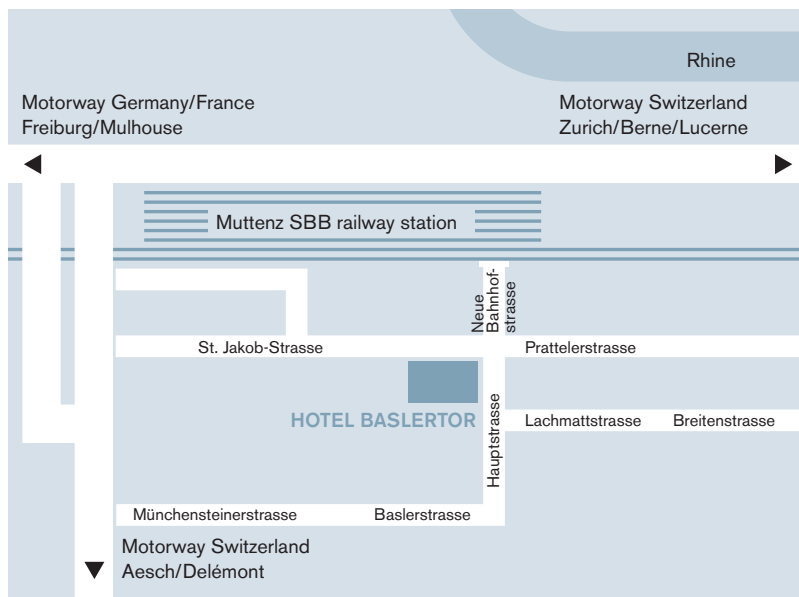

Directions.

The Hotel Baslertor is ideally situated on the St. Jakob-Strasse, the main thoroughfare in the heart of the historic village of Muttenz, only 3.5 kilometres from the centre of Basel. The on-ramp to Swiss/German/French motorways is close by, and the tram to Basel is just a short walk away.

Travelling times	Taxi	Tram/bus
Airport	30 min.	60 min.
Centre of Basel	15 min.	25 min.
Messe Basel	20 min.	30 min.

Motorway exit no. 6, Basel St. Jakob

Tram: Line 14 from Aeschenplatz to Muttenz-Dorf tram stop