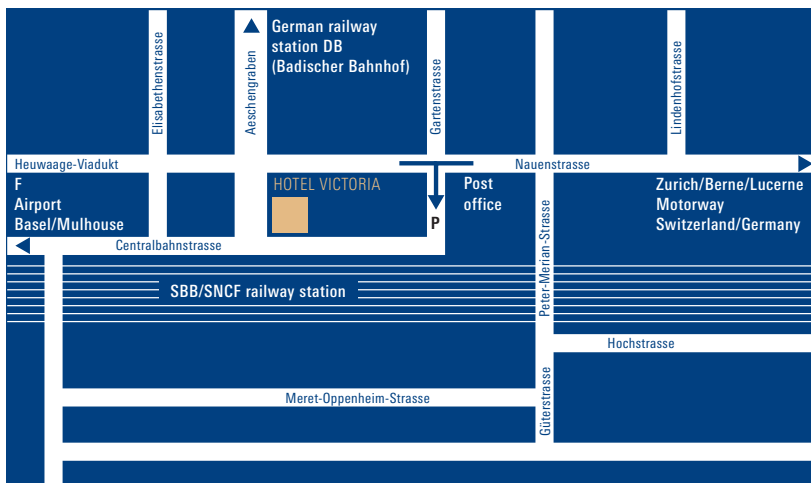

DIRECTIONS

By train:

Just a short walk from the city's main railway station (Bahnhof SBB).
Tram line 2 will take you straight to the hotel entrance from the German railway station (Badischer Bahnhof).

By car:

Motorway exit no. 5, Basel City, heading towards SBB railway station.
The hotel has its own underground parking.
Use the CENTRALBAHNPARKING entrance.

By air:

Opposite the air terminal. A half-hourly bus service operates to and from the airport, taking 20 minutes each way.